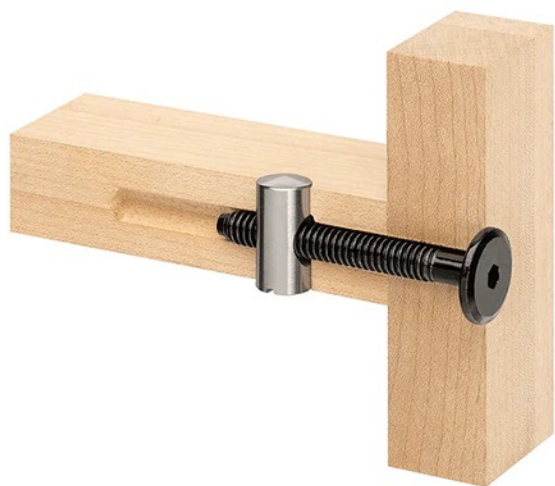

PRODUCT SHEET

Description:

Cross Dowel $\varnothing 10 \times 20 \text{mm} (10+10)$, M6, Steel, Bright Zinc Plated

Item number:

12.07.070-0

Units	Box	Carton	HS Code	Barcode
Pcs.	1	2000	7318190090	
				5704866023085